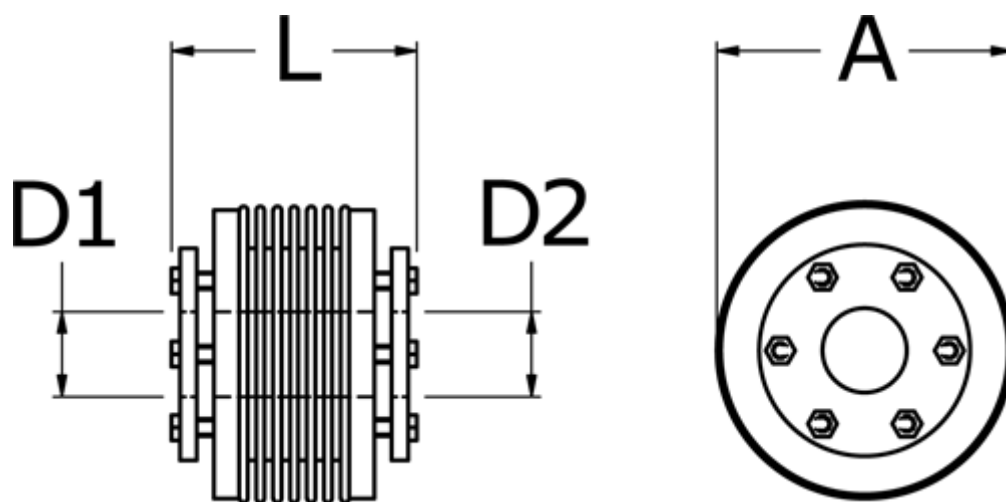

Data Sheet

Article number: 3330503000903232

Description: Bellow coupling type 5 size300
Length 90 mm, bore 32/32 mm

Measures

A	= 110
D1	= 32
D2	= 32
L	= 90
Nom. torque NM (Tkn)	= 300